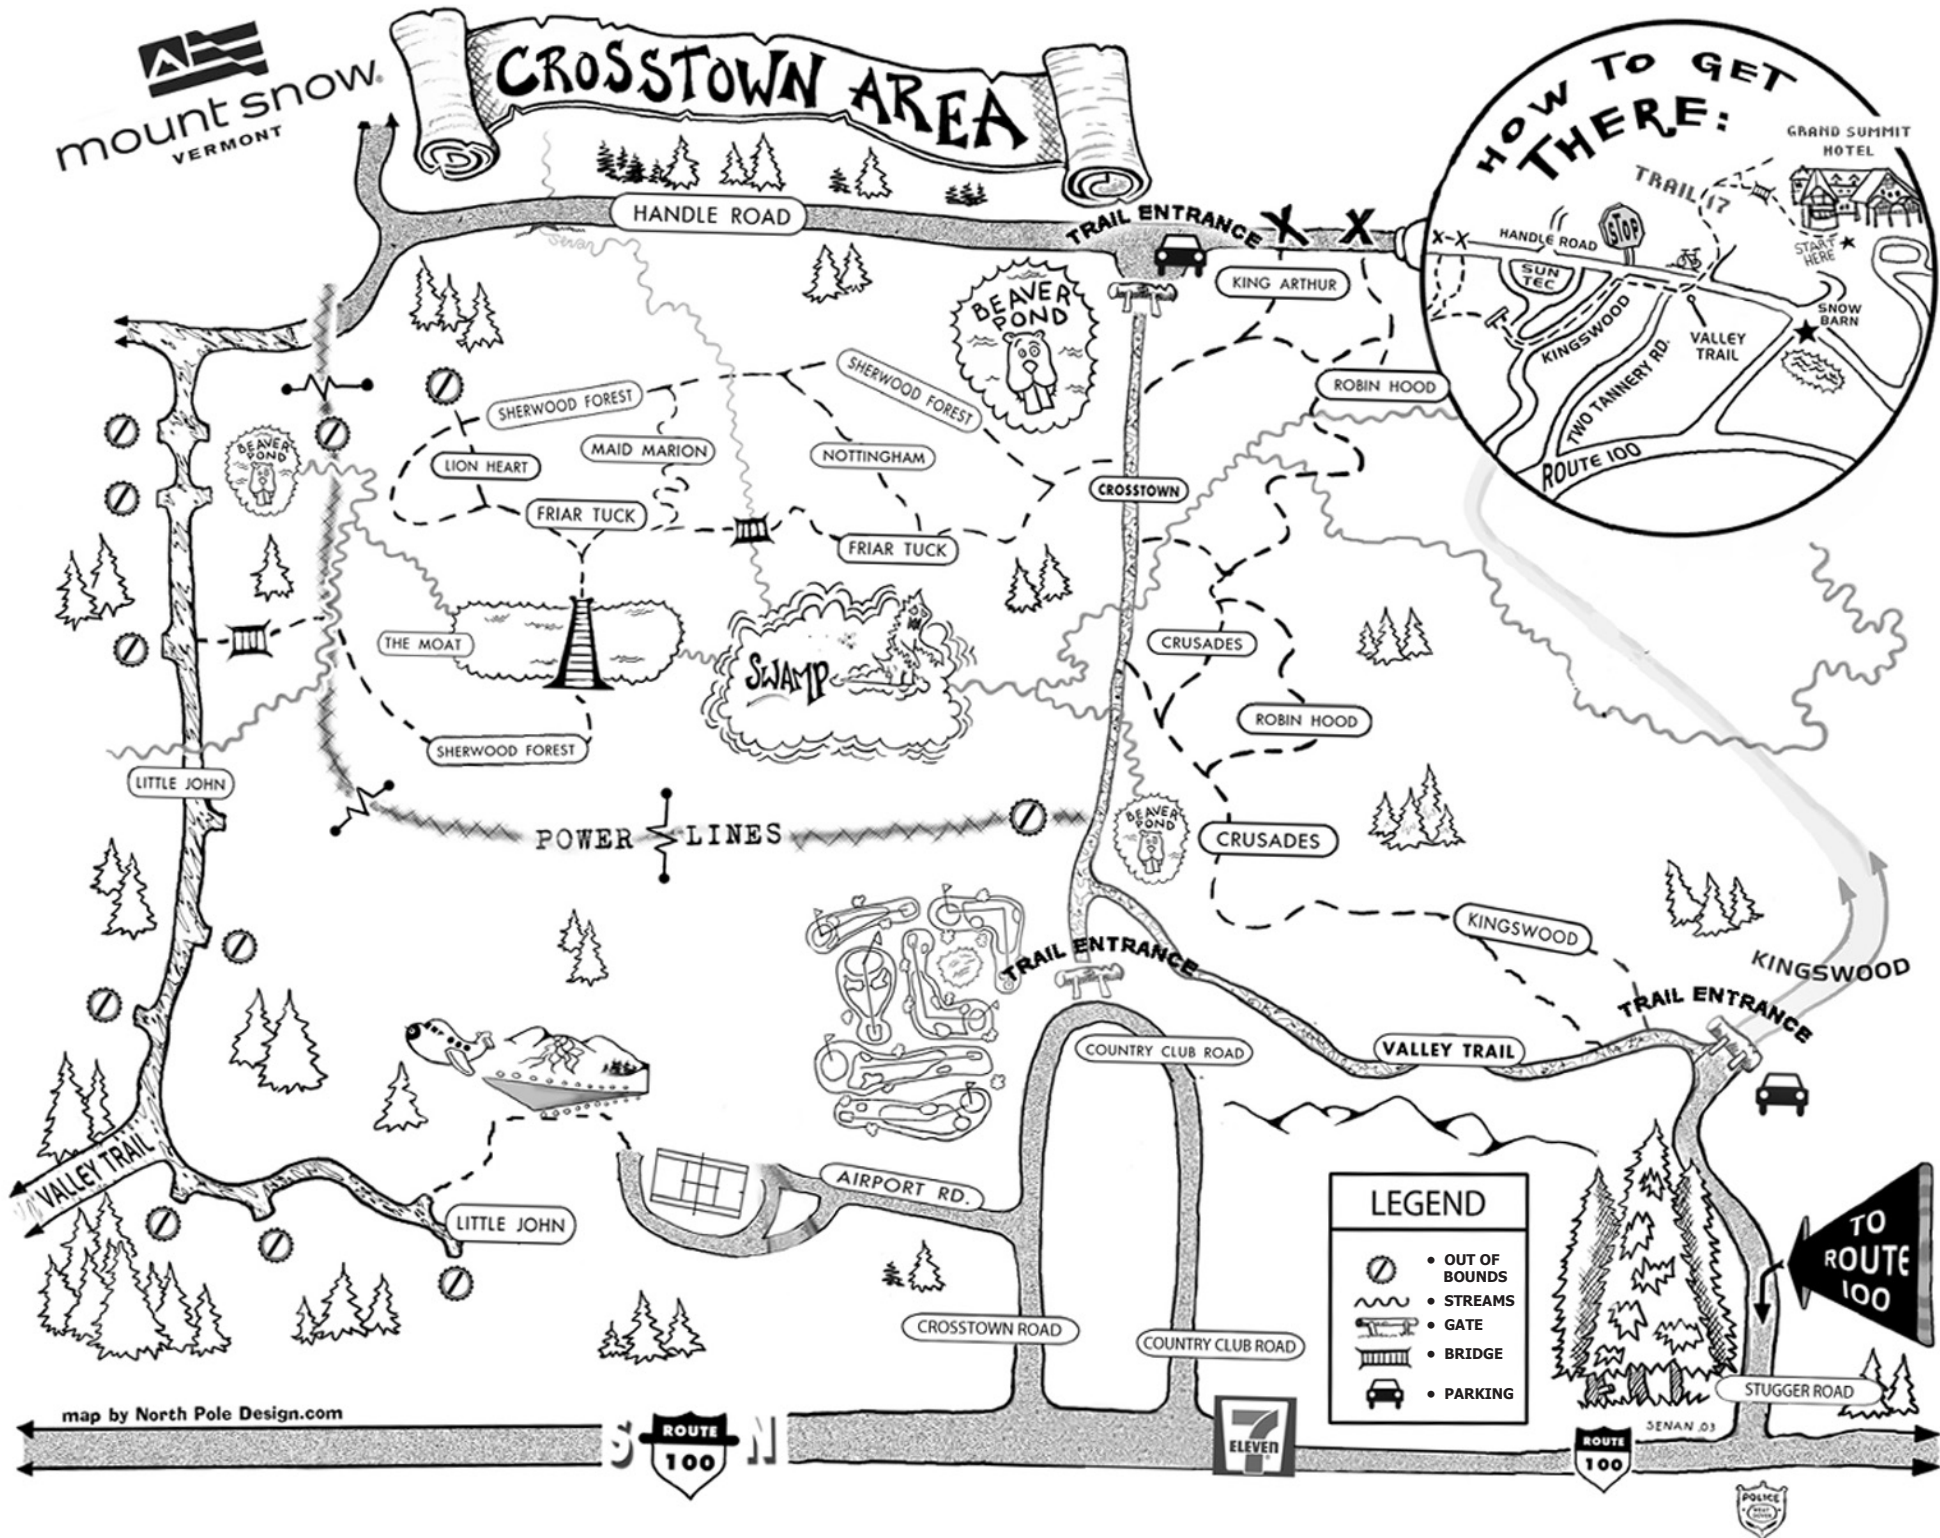

CROSTOWN AREA

HOW TO GET THERE:

LEGEND	
	• OUT OF BOUNDS
	• STREAMS
	• GATE
	• BRIDGE
	• PARKING

map by North Pole Design.com

SENAN 03

Welcome to the Dover Town Trails

This map made possible by the Dover Economic Development Committee. Additional maps available free of charge at the Dover Town Office.