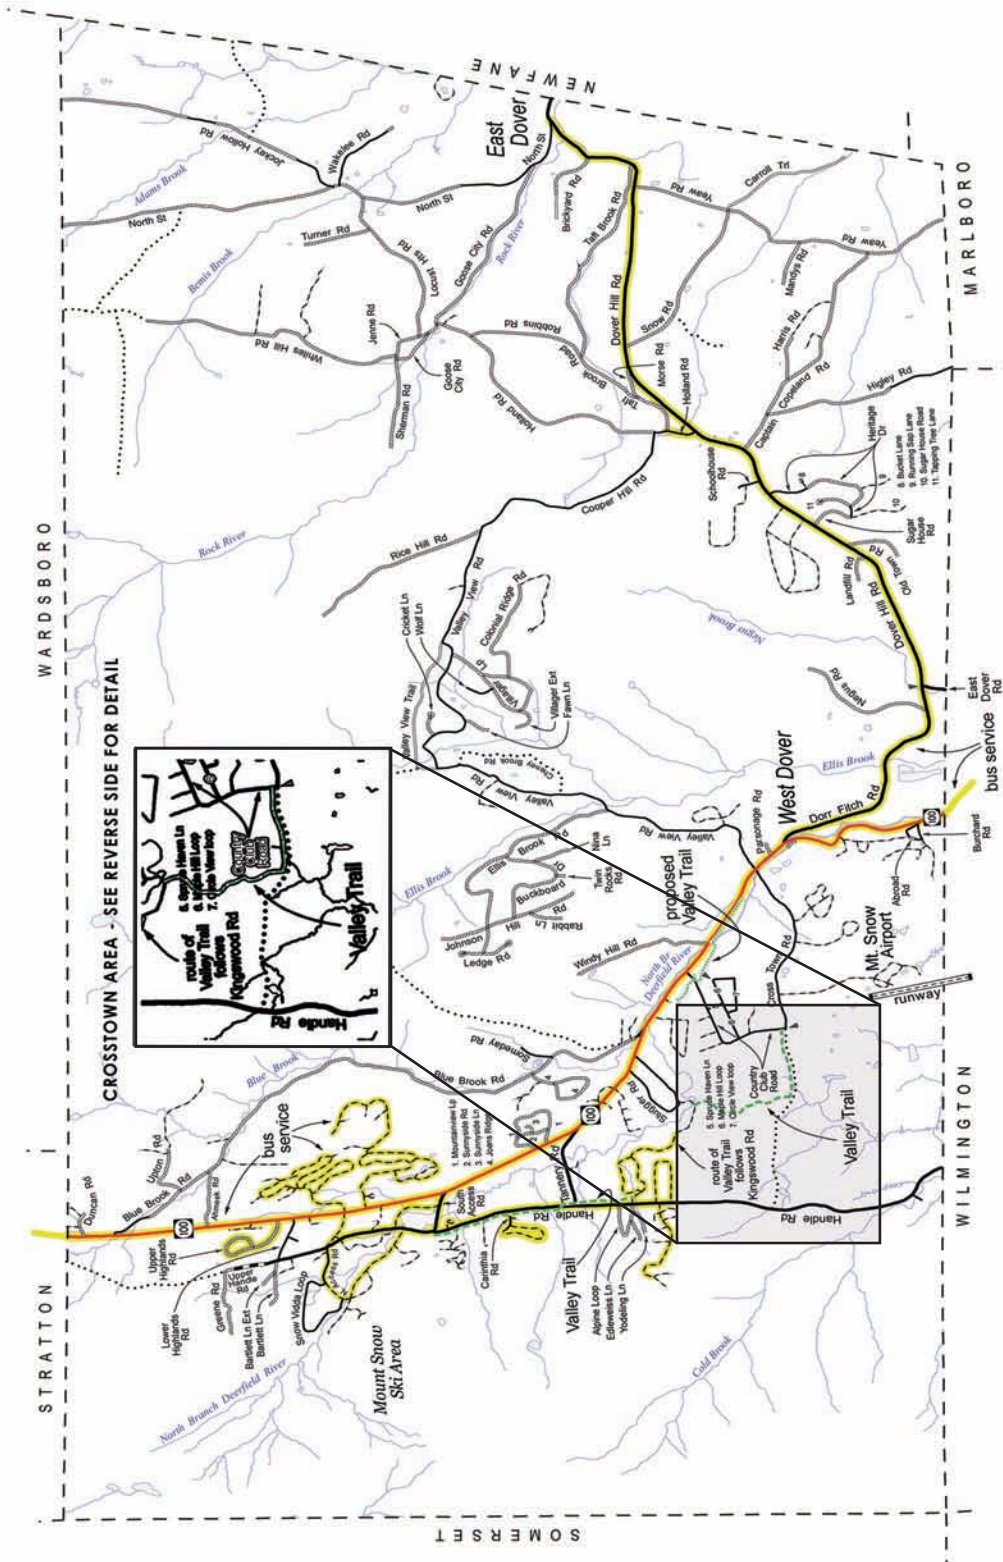

CROSTOWN AREA

HOW TO GET THERE:

LEGEND	
	• OUT OF BOUNDS
	• STREAMS
	• GATE
	• BRIDGE
	• PARKING

map by North Pole Design.com

SENAN 03

Welcome to the Dover Town Trails

This map made possible by the Dover Economic Development Committee. Additional maps available free of charge at the Dover Town Office.